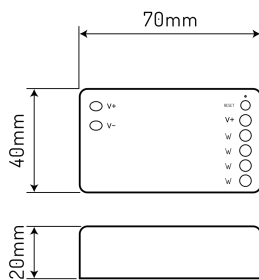

## LED line® controller VARIANTE RF WIFI TUYA DIM

Name of the parameter	Value
Remote included	No
Output types	DIM
Output channels	4
Supply voltage range and voltage type	DC12V-24V
Ambient temperature suitable for operation	-20 ÷ 60 °C
Length	70 mm
Width	40 mm
Height	20 mm
Product weight with packaging (g)	80 g
Product code	471277

## Pre-packaging

Width [mm] **54**  
Height [mm] **30**  
Length [mm] **90**  
Weight [kg] **0,06**

## Cumulative packaging

Number of pieces **5**  
Width [mm] **190**  
Height [mm] **240**  
Length [mm] **480**  
Weight [kg] **6**  
Volume [m<sup>3</sup>] **0,013**